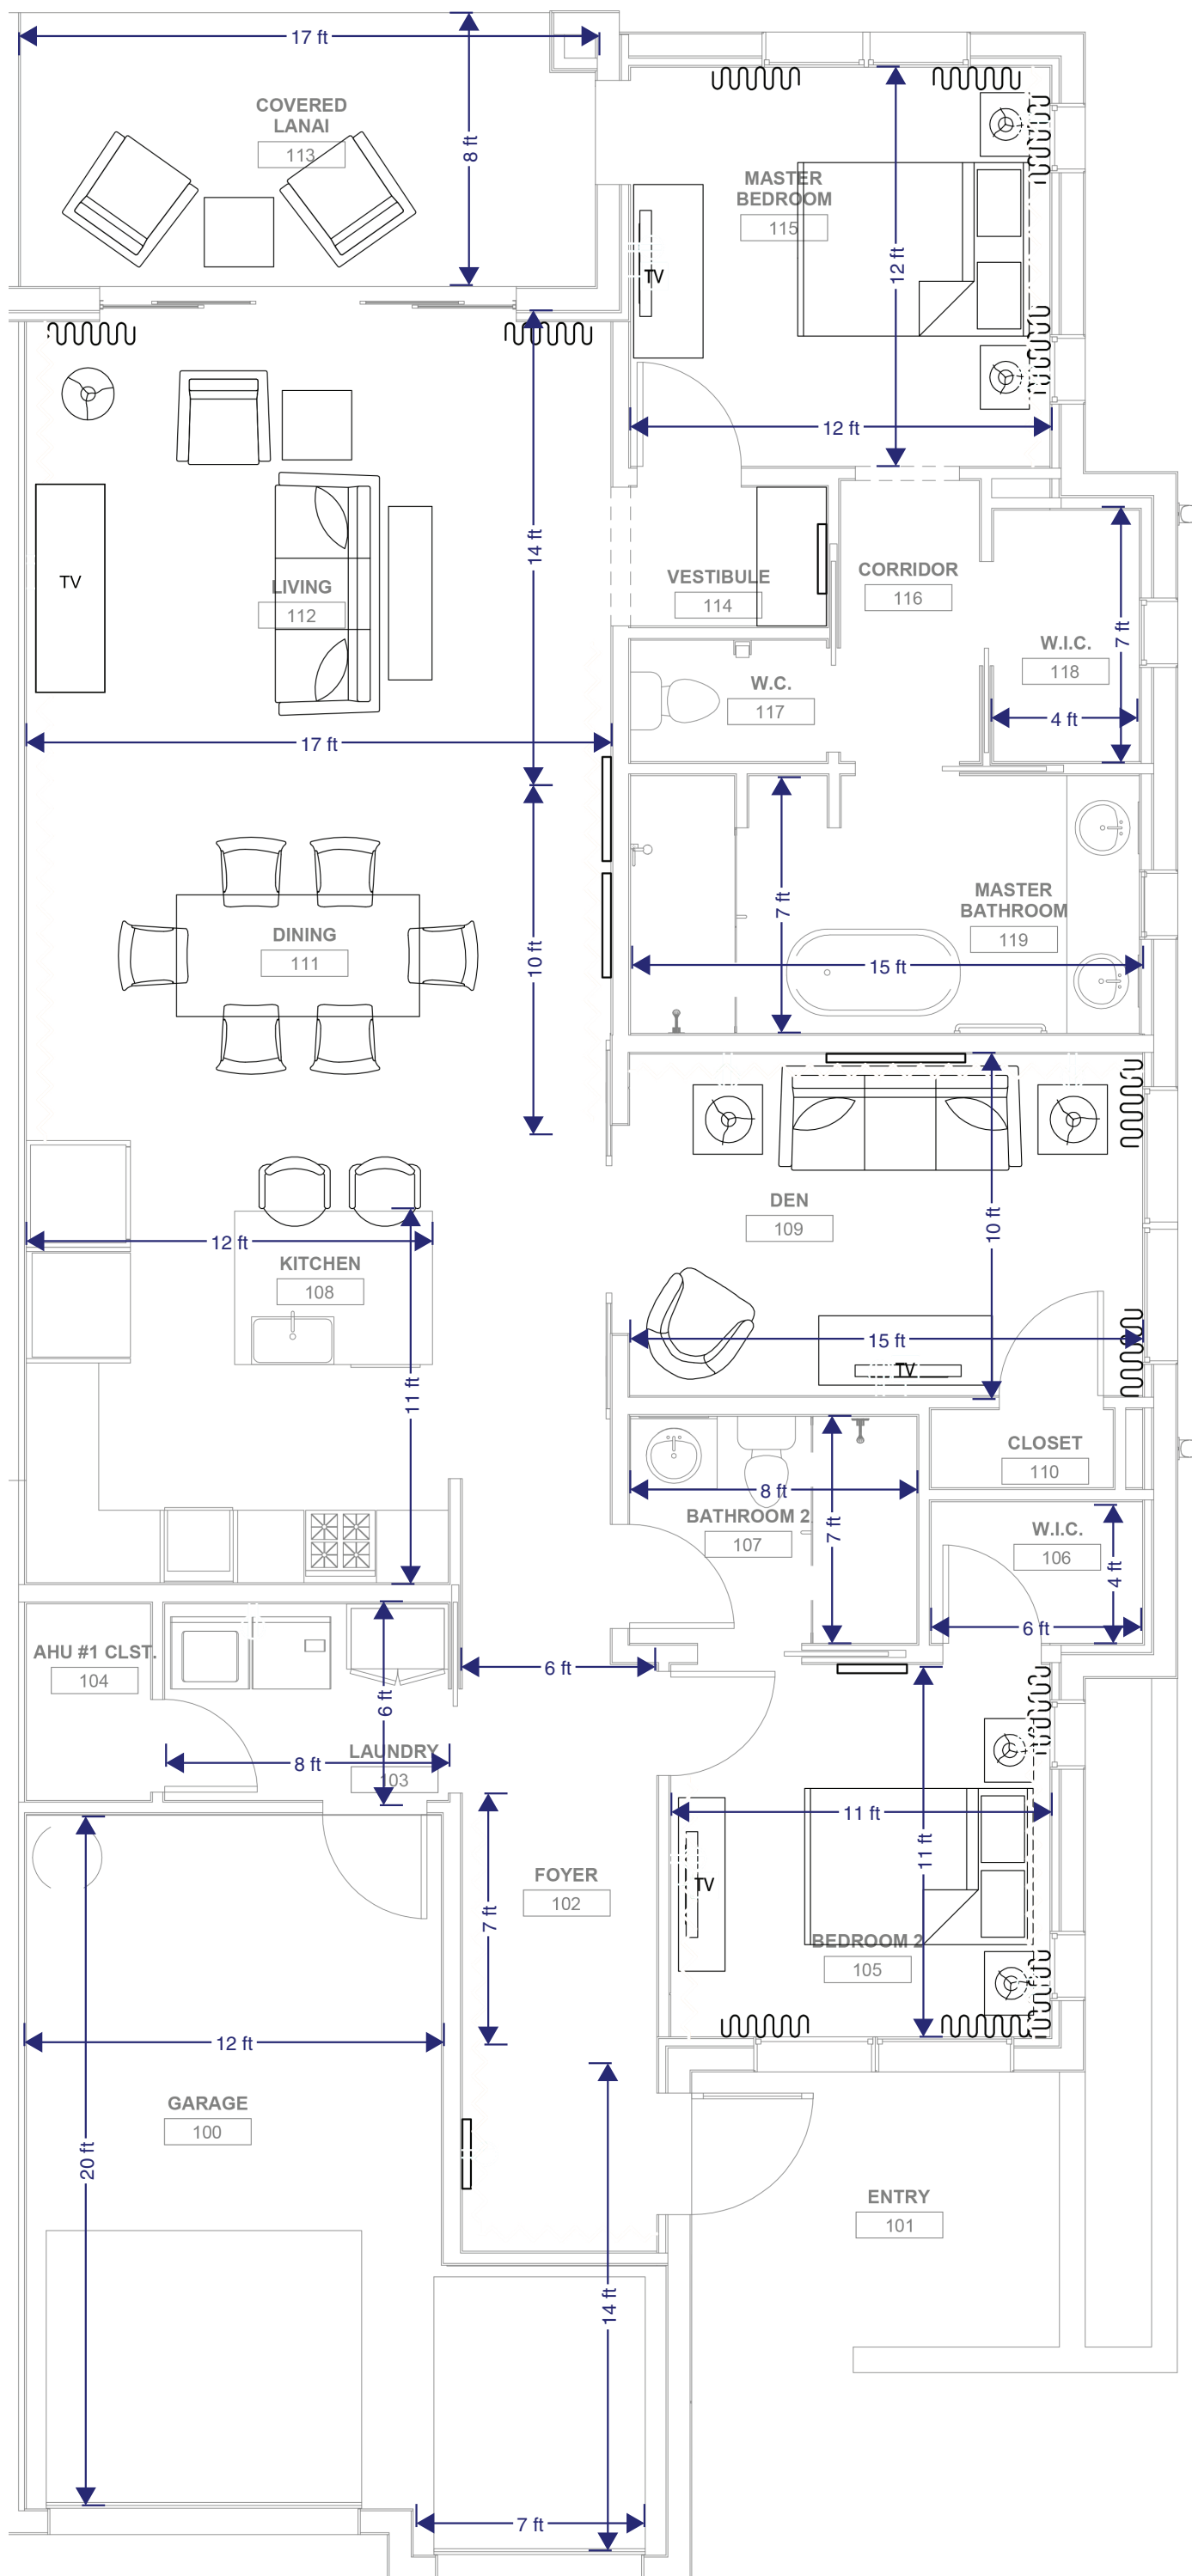

# The Largo

1,700 sq. ft. | 2 Bedroom | 2 Bathroom | Garage

*Exquisitely appointed with the finest finishes and fixtures, our Cottages offer a 1-car garage, lanai, walk-in closets, full kitchen, and laundry room to suit your needs.*