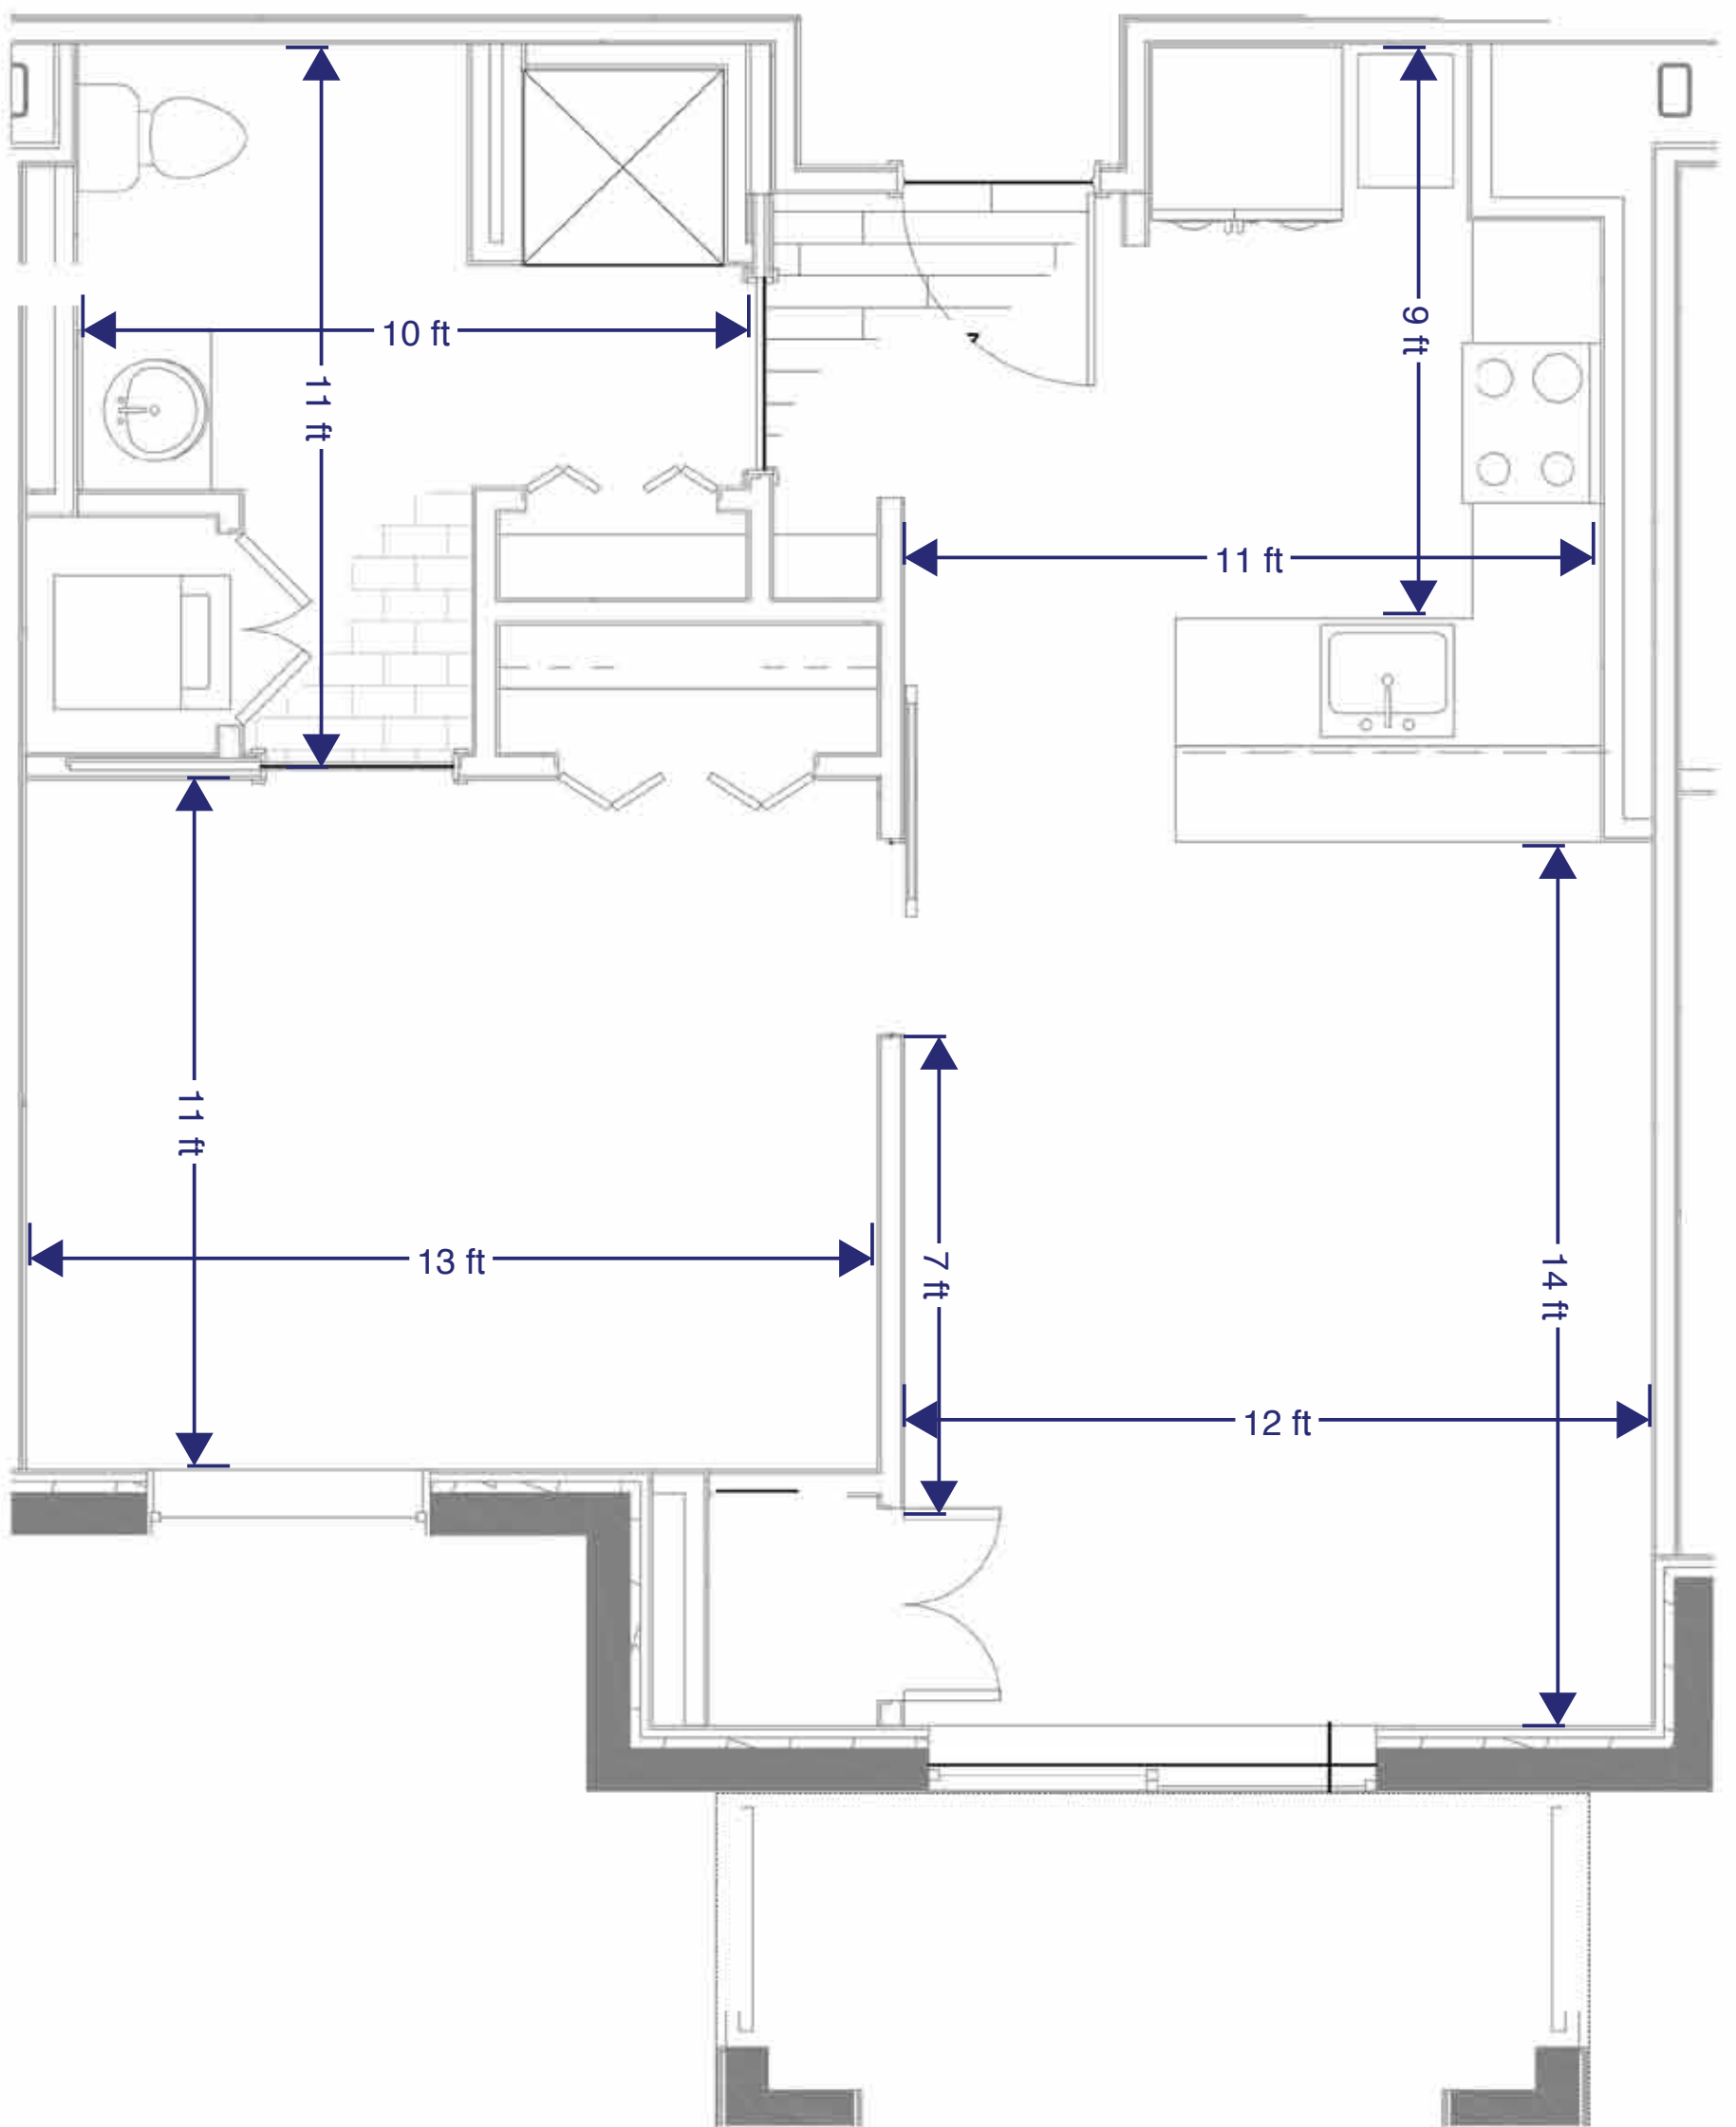

# The Tahiti

674 sq. ft. | 1 Bedroom | 1 Bathroom

*Bright, sunny and spacious, the residences are available in one- and two-bedroom floor plans.*